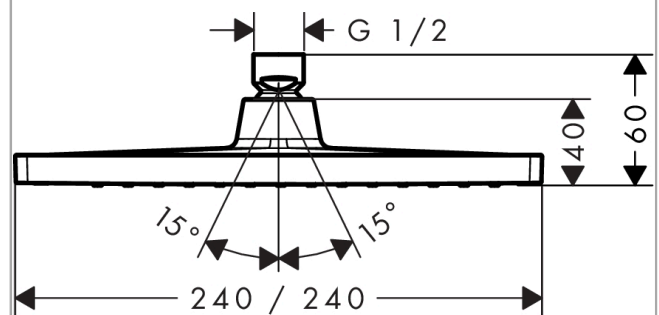

Crometta E

Overhead shower 240 1jet

Surfaces: **Chrome** Article Number: **26726000**

Description

product features

- spray type: Rain
- shower head size: 240 x 240 mm
- ball-joint: overhead shower angle adjustable
- flow rate Rain spray (at 3 bar): 18 l/min
- material spray disc: plastic
- installation: ceiling or wall
- connection thread G ½
- connection dimension: DN15

Technology

Product image

Scale drawing

Flowchart

The consumption was measured in combination with the appropriate fittings (thermosta/mixer/ in-wall valve) to reflect actual application in practice.