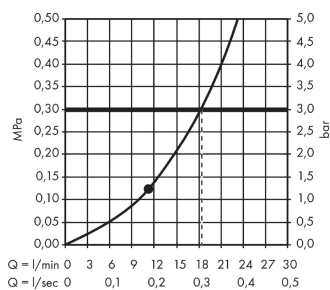

Crometta E

Overhead shower 240 1jet

Surfaces: **Chrome** Article Number: **26726000**

Description

product features

- spray type: Rain
- shower head size: 240 x 240 mm
- ball-joint: overhead shower angle adjustable
- flow rate Rain spray (at 3 bar): 18 l/min
- material spray disc: plastic
- installation: ceiling or wall
- connection thread G ½
- connection dimension: DN15

Technology

Product image

Scale drawing

Flowchart

The consumption was measured in combination with the appropriate fittings (thermosta/mixer/ in-wall valve) to reflect actual application in practice.