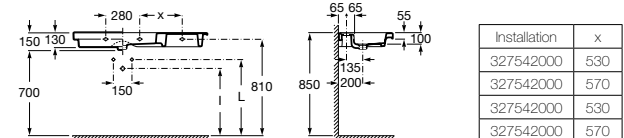

Ref. 816759001 Left

Ref. 816758001 Right

A
1100
900

Application	I	L	Trap
Wall-hung	530	610	*
	570	640	A506401624 Bottle

* Totem trap A506401624 / Minimal trap A506401614

Installation	x
327542000	530
327542000	570
327542000	530
327542000	570