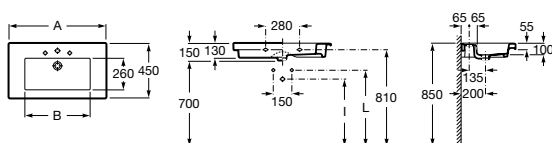

Dimensions	A	B
327545000	800	550
327546000	600	450

Application	I	L	Trap
Wall-hung	530	610	*
	570	640	A506401624 Bottle

* Totem trap A506401624 / Minimal trap A506401614

Prisma structure

Stainless steel Prisma structure with towel rail and shelf, for basins.