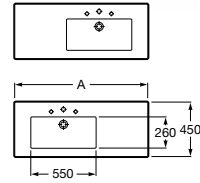

Asymmetric wall-hung or vanity basin

Asymmetric wall-hung or vanity basin, with fixing kit.

Ref. 327542000 1100 x 450 mm. Left

Ref. 327541000 1100 x 450 mm. Right

Ref. 327544000 900 x 450 mm. Left

Ref. 327543000 900 x 450 mm. Right

Optional:

Towel rail for basin

Ref. 816759001 Left

Ref. 816758001 Right