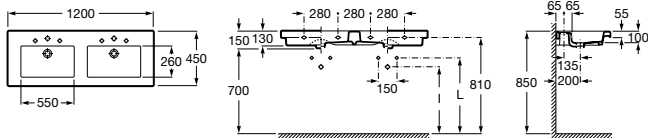

Towel rail for basin

Ref. 816759001 Left

Ref. 816758001 Right

Application	I	L	Trap
Wall-hung	530	610	*
	570	640	A506401624 Bottle

* Totem trap A506401624 / Minimal trap A506401614

Asymmetric wall-hung or vanity basin