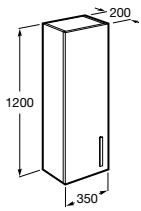

Complements

Column module

Column module.

Ref. 856887XXX 1200 x 350 x 200 mm