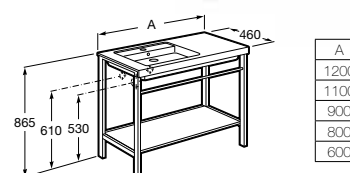

Prisma structure

Stainless steel Prisma structure with towel rail and shelf, for basins.

Ref. 856750001 1200 mm

Ref. 856749001 1100 mm

Ref. 856748001 900 mm

Ref. 856747001 800 mm

Ref. 856746001 600 mm